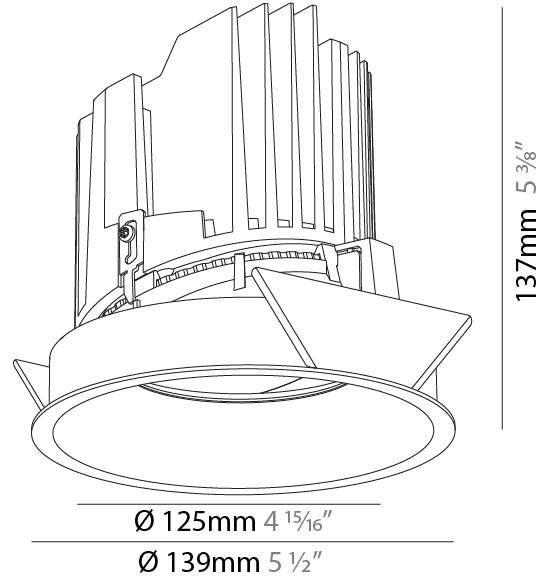

GENERAL

Series: Bioniq
 Subseries: Bioniq Round Adjustable
 Brand: Prolicht
 Division: Architectural
 Mounting Type: Recessed
 Mounting Location: Ceiling
 Subcategory: Downlight

PHYSICAL

Shape: Round
 Diameter (mm): 139
 Diameter (in): 5 1/2
 Height (mm): 137
 Height (in): 5 3/8
 Ceiling Thickness (mm): 10 / 12.5 / 15
 Ceiling Thickness (in): 3/8 or 1/2 or 9/16
 Min. Recessing Depth (mm): 150
 Min. Recessing Depth (in): 5 7/8
 Light Distribution: Adjustable / Downlight
 Weight (kg): 0.849
 Weight (lbs): 1.87
 Fixture Finish: SSR / BKV / CWI / CRY / HAB / UFT / ITA / RUA / FTG / MYG / LOD / PUS / FRO / FUP / KIA / POP / BLS / SPG / MEY / GOH / GUM / CHC / COM / ABZ / JAG / OBR / MOS / ROR
 Fixture Material: Aluminum Die Cast
 Cut-out Measurements: 130mm / 5 1/8"

GENERAL

Series: Bioniq
 Subseries: Bioniq Round Semi Adjustable
 Brand: Prolicht
 Division: Architectural
 Mounting Type: Recessed
 Mounting Location: Ceiling
 Subcategory: Downlight

PHYSICAL

Shape: Round
 Diameter (mm): 139
 Diameter (in): 5 1/2
 Height (mm): 137
 Height (in): 5 3/8
 Ceiling Thickness (mm): 10 / 12.5 / 15
 Ceiling Thickness (in): 3/8 or 1/2 or 9/16
 Min. Recessing Depth (mm): 150
 Min. Recessing Depth (in): 5 7/8
 Light Distribution: Adjustable / Downlight
 Weight (kg): 0.851
 Weight (lbs): 1.88
 Fixture Finish: SSR / BKV / CWI / CRY / HAB / UFT / ITA / RUA / FTG / MYG / LOD / PUS / FRO / FUP / KIA / POP / BLS / SPG / MEY / GOH / GUM / CHC / COM / ABZ / JAG / OBR / MOS / ROR
 Fixture Material: Aluminum Die Cast
 Cut-out Measurements: 130mm / 5 1/8"

LED

Number of LEDs: 1
 Color Temperature (°K): 2700 / 3000 / 3500 / 4000
 Max. Delivered Lumen (lm): 810 / 900 / 970 / 990
 Nominal Lumen (lm): 960 / 1070 / 1156 / 1180
 CRI: >90 CRI
 Efficiency (%): 0.905
 Lamp Life (hrs): 50000

OPTICAL

Reflector°: 10
 Adjustability: Rotational 355°; Tilt 10°

RATINGS AND CERTIFICATIONS

Certified By: Certified for North American Standards
 IP rating: IP54

BIONIQ ROUND SEMI ADJUSTABLE RECESSED

A35311-